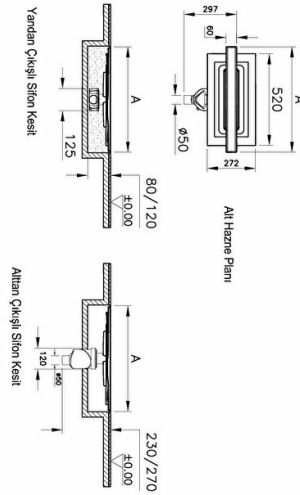

Name Uno SC100 060 Matte Side S H:60

Collection Eco-Flow

Height (mm) 7

Width (mm) 600

Depth (mm) 6

Color Matt Chrome

Brand VitrA

Finish Standard

Guarantee 2 year

Designer VitrA Design Team

Product code: 59980480000

Description

All drawings contain the necessary measurements which are subject to standard tolerances.

For exact measurements, in particular for customized installation scenarios, it can only be taken from the finished ceramic product.