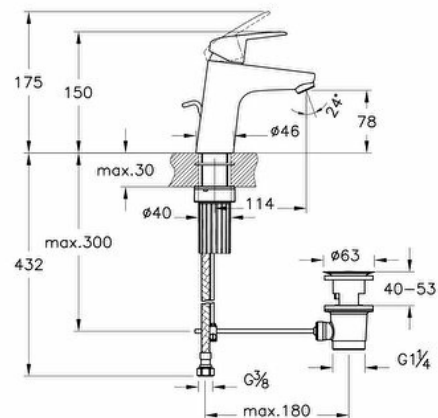

Name	Flow R Basin Mixer Std,p-up,Chrome
Collection	Flow Round
Height (mm)	150
Width (mm)	46
Depth (mm)	148
Color	Chrome
Mounting type	Countertop
Brand	VitrA
Designer	VitrA Design Team
Spout Length	114
Finish	Chrome
Guarantee	10 year
Recommended Minimum Pressure	Min:0.5-Max:10Recommended(1-5)
Cartridge type	Adjustable heat-flow rate
Aerator	Standard
Water Label Class	Orange (10 < Flow Rate ≤ 13)
Spout Height	432000.000 MM

Product code: A42929EXP

## Description

All drawings contain the necessary measurements which are subject to standard tolerances.

For exact measurements, in particular for customized installation scenarios, it can only be taken from the finished ceramic product.